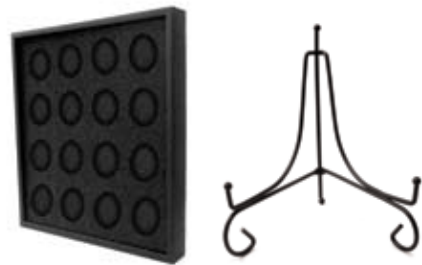

Pre-punched Paper  
(No Tools Required)

Pod Accommodates 1-1/8"  
Circle Punch for Limitless  
Creative Options

Actual Size

Make it as simple or detailed as you like!

Pod Actual Size

Show off your favorite photo!

#29617 • Pods 3 Pack \$6.00

Canvas Actual Size

Paint the canvas!

#29619 • Canvas 3 Pack \$2.00

Necklace Actual Size

Magnetic faceplate closure

#29616 • Pod, Pendant & Necklace Set \$25.00

Silver plated pendant with a 24"-30" adjustable black twisted satin necklace.

Compact size to fit on the counter. For home pod storage or in-store gallery. Showcasing your art!

#29621 • Tray & Easel 3 Pack \$12.00

Tray: 8.25"H x 7.25"W x 1"D  
Easel: 6.75"H x 5.75"W x 4.5"D

#29604 • Edge \$6.00