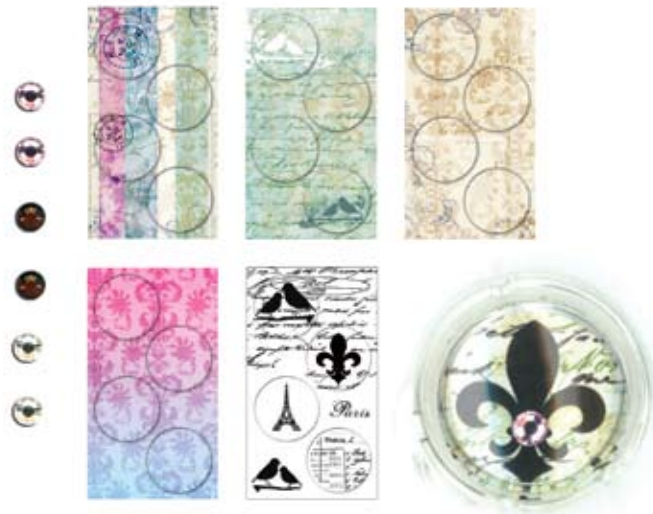

# Mixaparts®

WHERE YOUR ART IS A PART

www.mixaparts.com

featuring SWAROVSKI ELEMENTS

#29610 • Mon Ami  
\$6.00

#29611 • Rock Star  
\$6.00

#29612 • Sakura  
\$6.00

#29613 • Shabby Chic  
\$6.00

Pre-punched Paper  
(No Tools Required)

Pod Accommodates 1-1/8"  
Circle Punch for Limitless  
Creative Options

Actual Size

Make it as simple or detailed as you like!

Pod Actual Size

Show off your favorite photo!